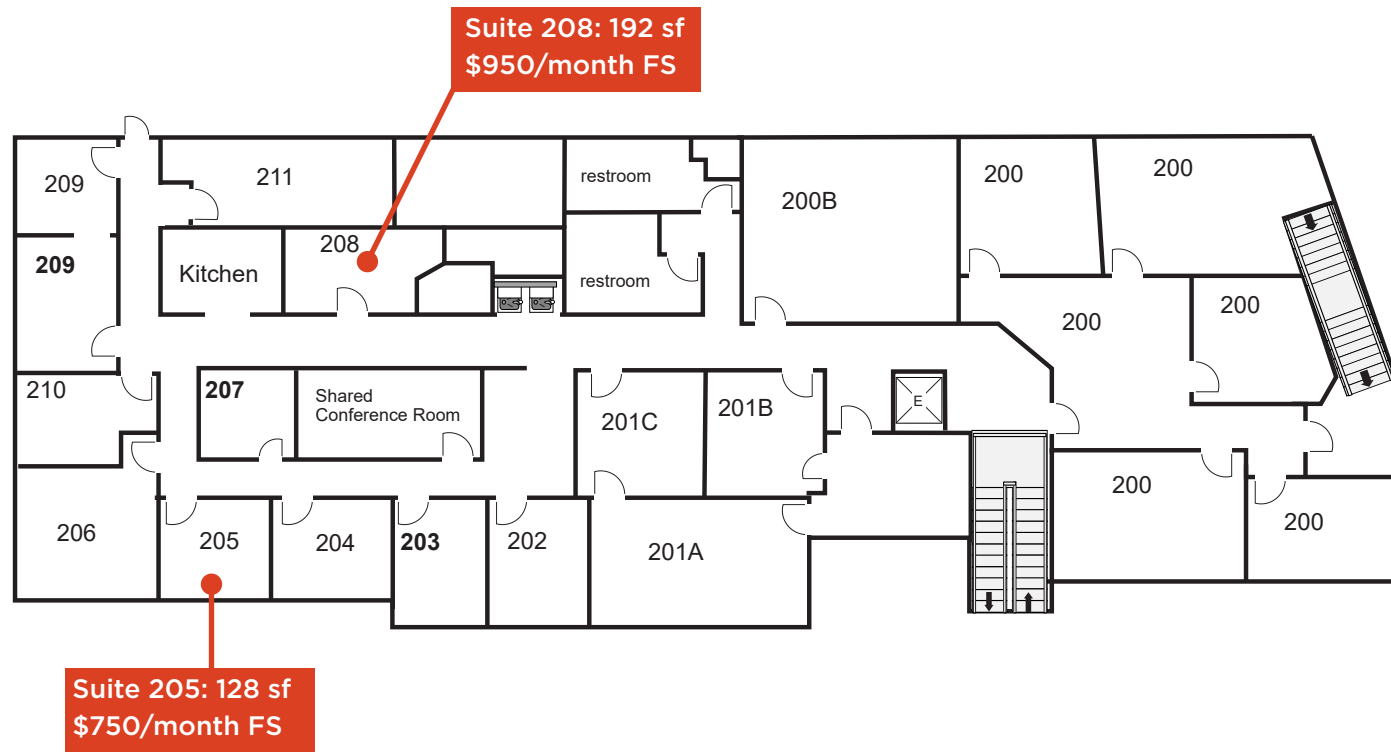

OFFERED BY

(843) 856-4600  
www.belklucy.com

Hailey White  
hailey.white@belklucy.com  
843-856-4800 — office  
843-312-9731 — mobile

1ST FLOOR PLAN

OFFERED BY

(843) 856-4600  
www.belklucy.com

Hailey White  
hailey.white@belklucy.com  
843-856-4800 — office  
843-312-9731 — mobile

2ND FLOOR PLAN

OFFERED BY

(843) 856-4600  
www.belklucy.com

Hailey White  
hailey.white@belklucy.com  
843-856-4800 — office  
843-312-9731 — mobile