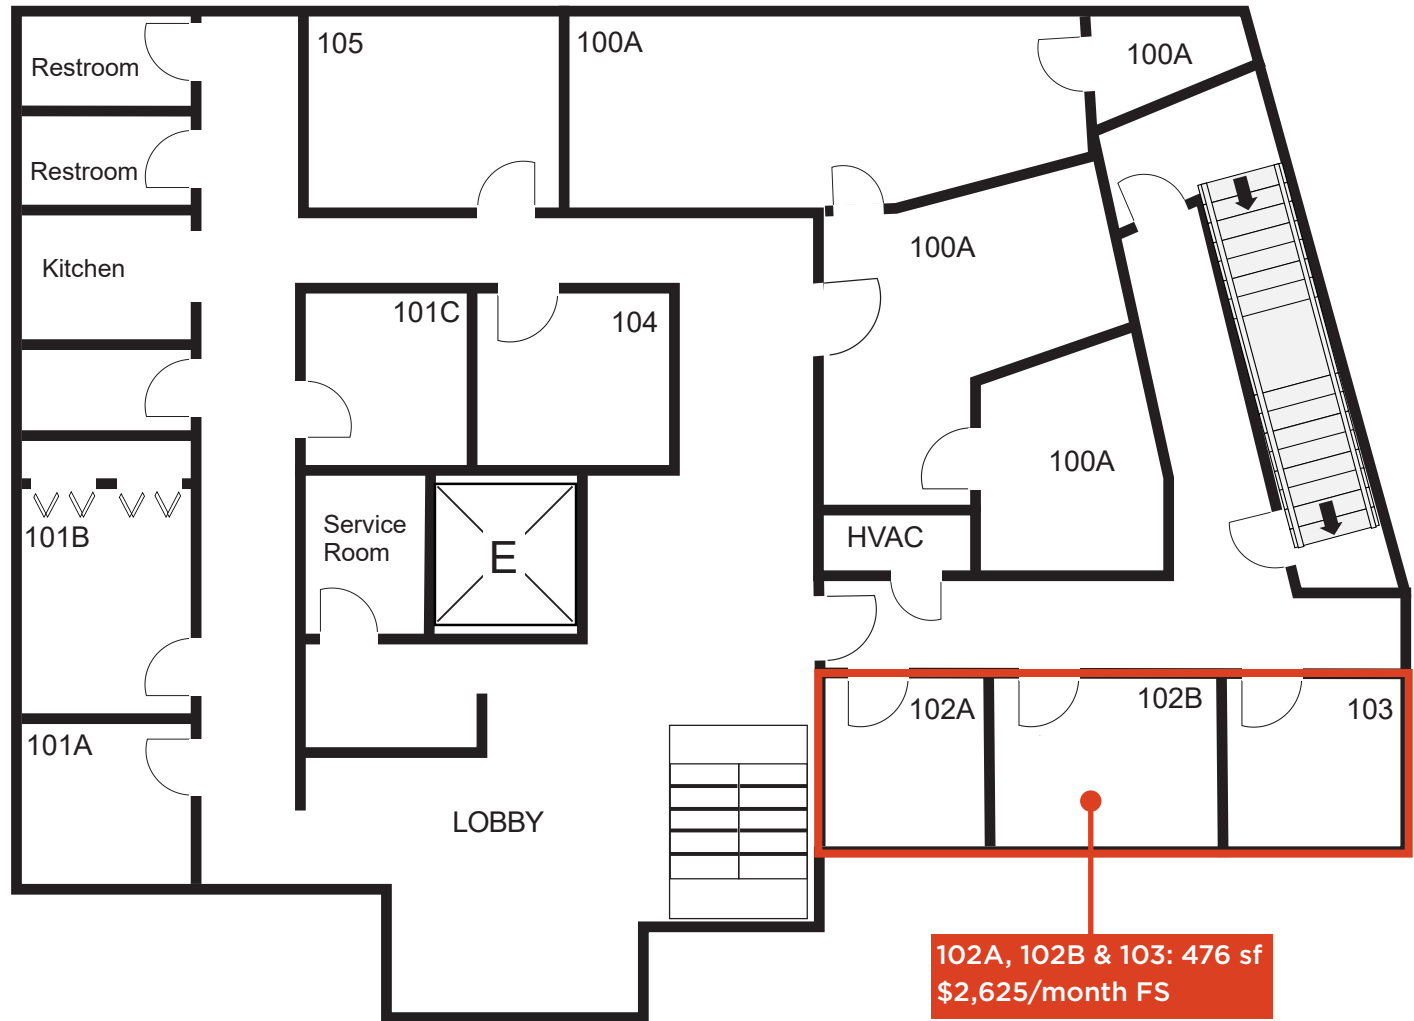

LEASING OPPORTUNITIES

102A 102B & 103	476 sf	\$2,625.00/mo FS
205	128 sf	\$750.00/mo FS
208	192 sf	\$950.00/mo FS

DEMOGRAPHICS (5-MILE)

Population	148,239
Households	56,405
Avg. HH Income	\$100,848
Traffic Count	26,100 VPD

OFFERED BY

(843) 856-4600  
www.belklucy.com

Hailey White  
hailey.white@belklucy.com  
843-856-4800 — office  
843-312-9731 — mobile

1ST FLOOR PLAN

OFFERED BY

(843) 856-4600  
www.belklucy.com

Hailey White  
hailey.white@belklucy.com  
843-856-4800 — office  
843-312-9731 — mobile